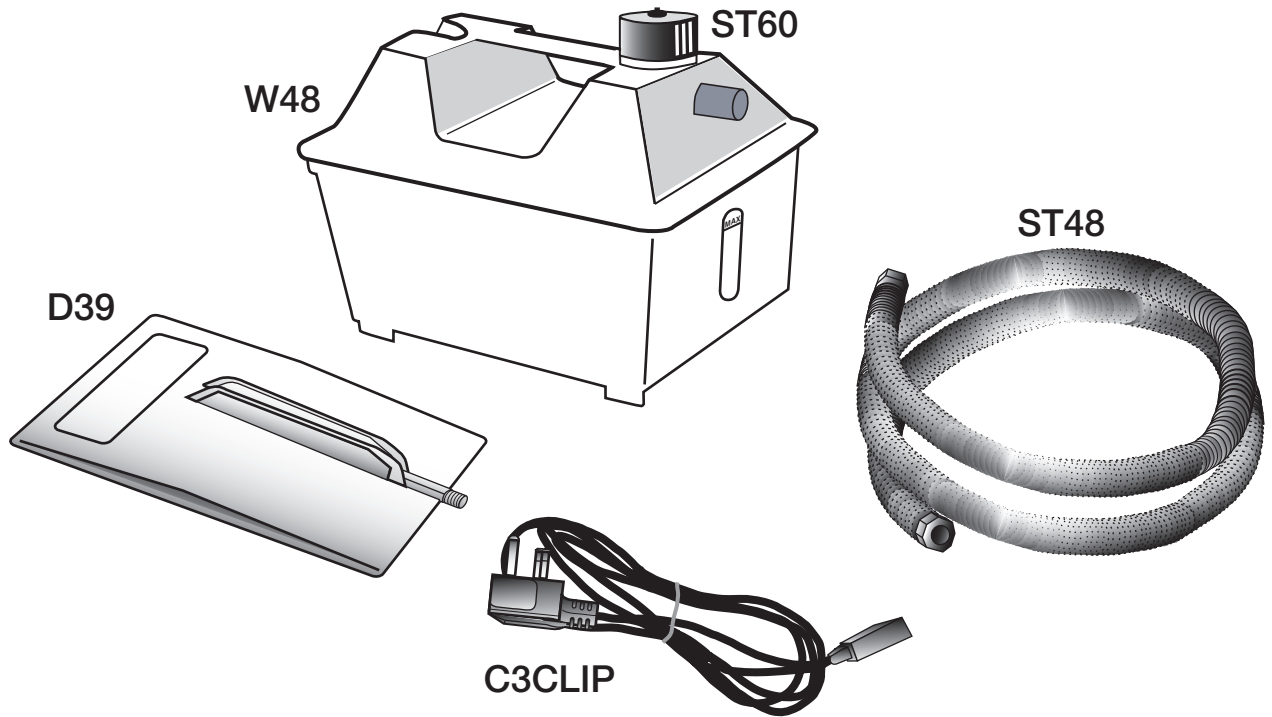

SPARE PARTS DRAWING

SPARE PARTS LIST

Key Description	Part No.
1. Boiler Assembly 2000W 230V	W48
2. Filler Cap Red And Anti-Implosion Valve	ST60
3. Hose Assembly 3.65m	ST48
4. Steam Plate Large Clear With Label	D39
5. Cordset 2m UK	C3CLIP