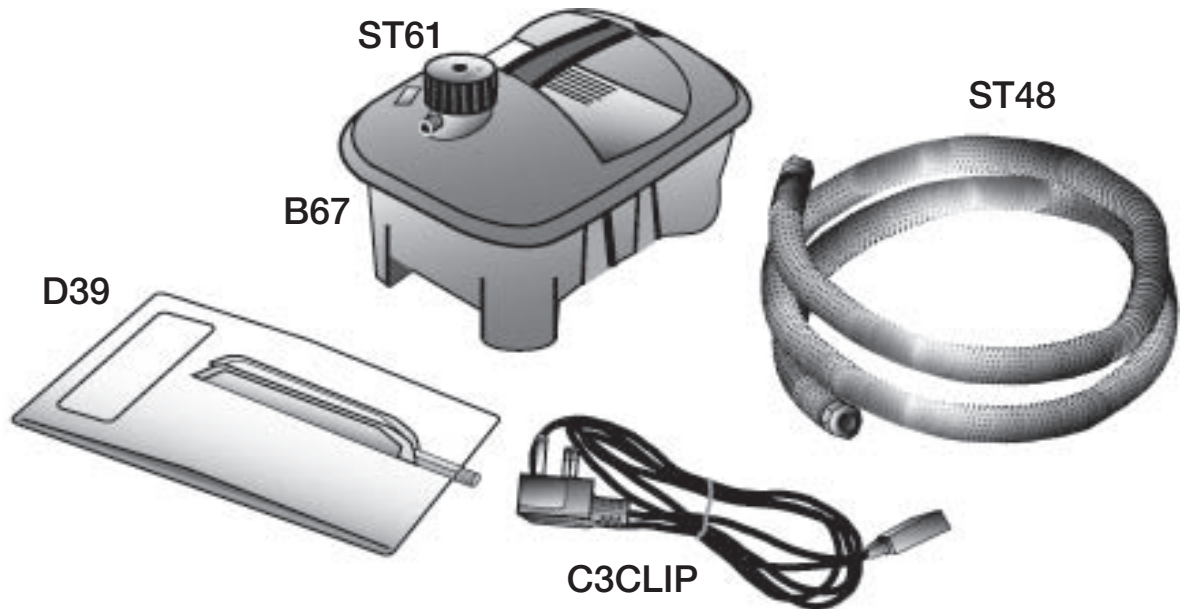

SPARE PARTS DRAWING

SPARE PARTS LIST

Key Description	Part No.
1. Boiler Assembly 2000W 230V	B67
2. Filler Cap And Anti-Implosion Valve	ST61
3. Hose Assembly 3.65m	ST48
4. Steam Plate Large Clear With Label	D39
5. Cordset 2m UK	C3CLIP